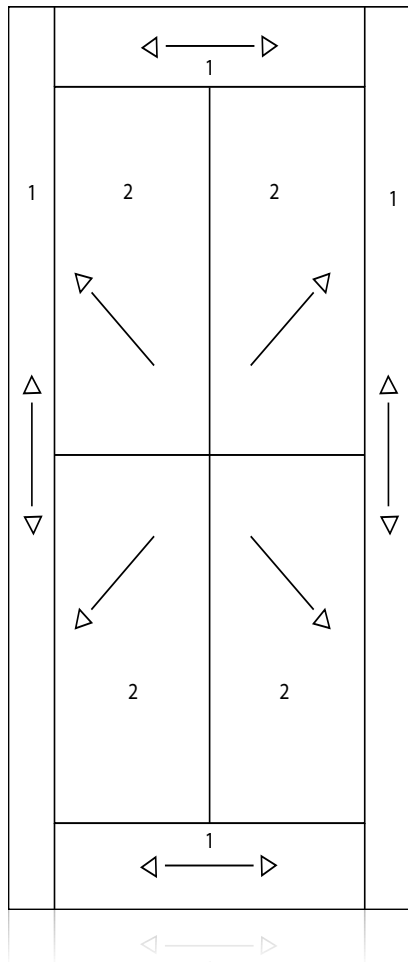

Graham Custom Designs

We bring your design inspirations to life with our custom Sketch Doors™.
Look for our latest designs at www.grahamdoors.com/customdesigns

Vol. 7
5/15/11

The Metro Custom Collection

From a sketch...

1 - Flat Cut Mahogany
2 - Plain Sliced Red Oak

To reality