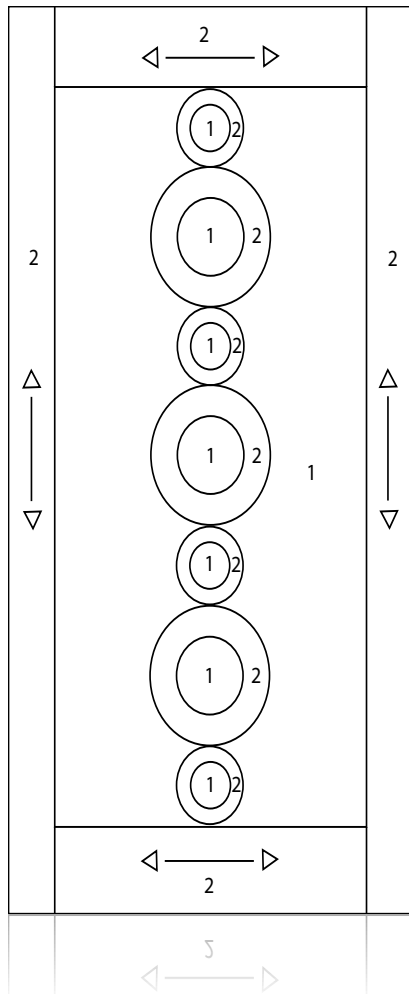

Graham Custom Designs

We bring your design inspirations to life with our custom Sketch Doors™.
Look for our latest designs at www.grahamdoors.com/customdesigns

Vol. 23
1/15/12

The Art Deco Collection

From a sketch...

1 - Vertical Grain Plain Sliced White Maple
2 - Directional Grain Plain Black Walnut

To reality