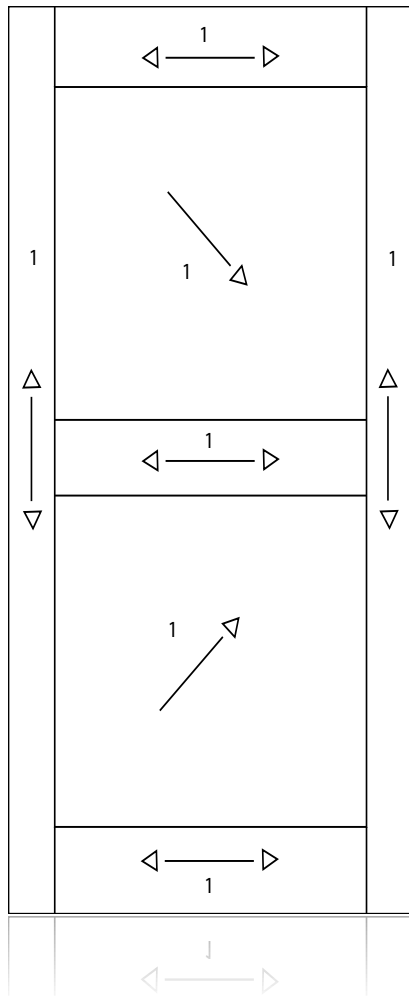

Graham Custom Designs

We bring your design inspirations to life with our custom Sketch Doors™.
Look for our latest designs at www.grahamdoors.com/customdesigns

Vol. 11
11/15/11

The Classic Custom Collection

From a sketch...

1 - Directional Grain Plain Sliced Cherry

To reality