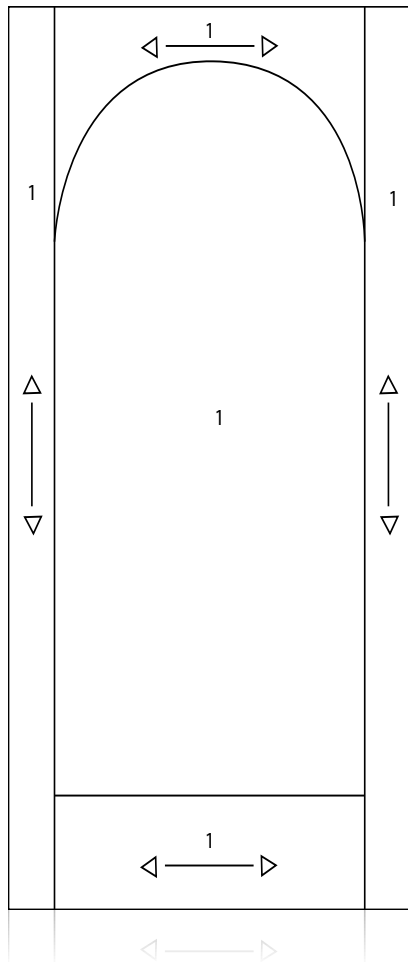

Graham Custom Designs

We bring your design inspirations to life with our custom Sketch Doors™.
Look for our latest designs at www.grahamdoors.com/customdesigns

Vol. 10
11/1/11

The Prairie Custom Collection

From a sketch...

1 - Flat Cut Mahogany

To reality