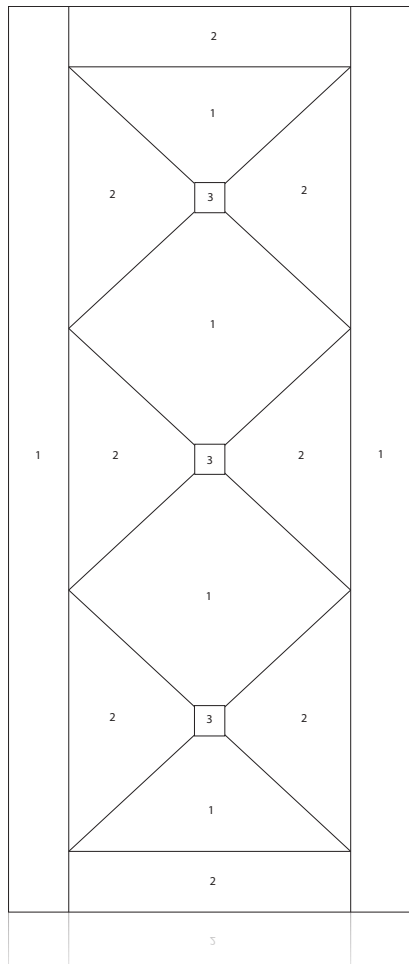

Graham Custom Designs

We bring your design inspirations to life with our custom Sketch Doors™.
Look for our latest designs at www.grahamdoors.com/customdesigns

Vol. 1
1/14/11

The Art Deco Collection

From a sketch...

1 - Vertical Grain Rift Red Oak
2 - Horizontal Grain Rift Red Oak
3 - Flat Cut Mohogany

To reality