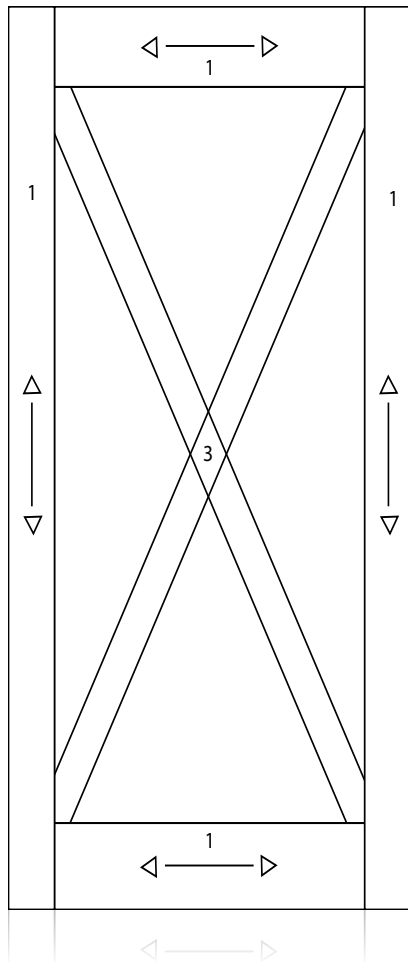

Graham Custom Designs

We bring your design inspirations to life with our custom Sketch Doors™.
Look for our latest designs at www.grahamdoors.com/customdesigns

Vol. 9
10/17/11

The Prairie Custom Collection

From a sketch...

- 1 - Directional Grain Flat Cut Mahogany
- 2 - Vertical Grain Rift Red Oak
- 3 - Plain Sliced Cherry

To reality