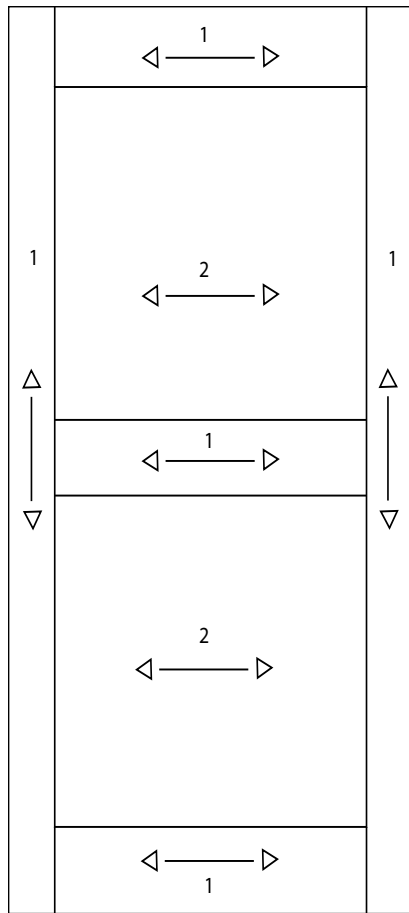

Graham Custom Designs

We bring your design inspirations to life with our custom Sketch Doors™.
Look for our latest designs at www.grahamdoors.com/customdesigns

Vol. 8
5/1/11

The Classic Custom Collection

From a sketch...

1 - Plain Sliced White Maple
2 - Horizontal Grain Zebrano

To reality