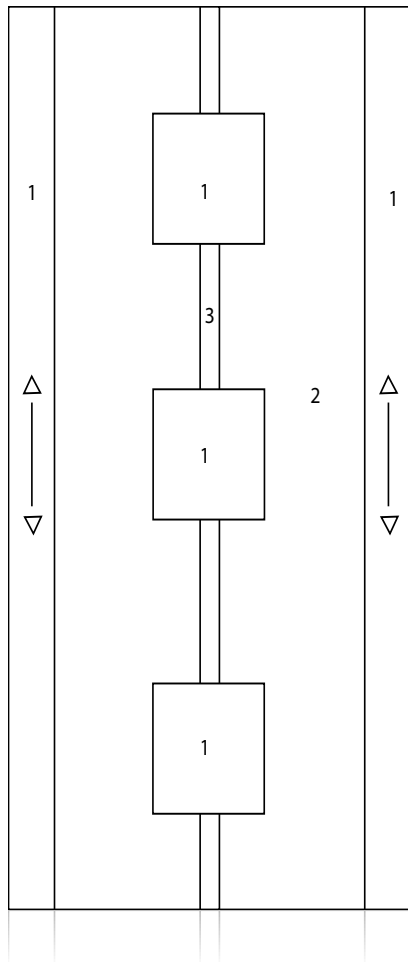

Graham Custom Designs

We bring your design inspirations to life with our custom Sketch Doors™.
Look for our latest designs at www.grahamdoors.com/customdesigns

Vol. 12
11/30/11

The Metro Custom Collection

From a sketch...

- 1 - Vertical Grain Rift Red Oak
- 2 - Directional Grain Flat Cut Mahogany
- 3 - Vertical Grain Black Walnut

To reality