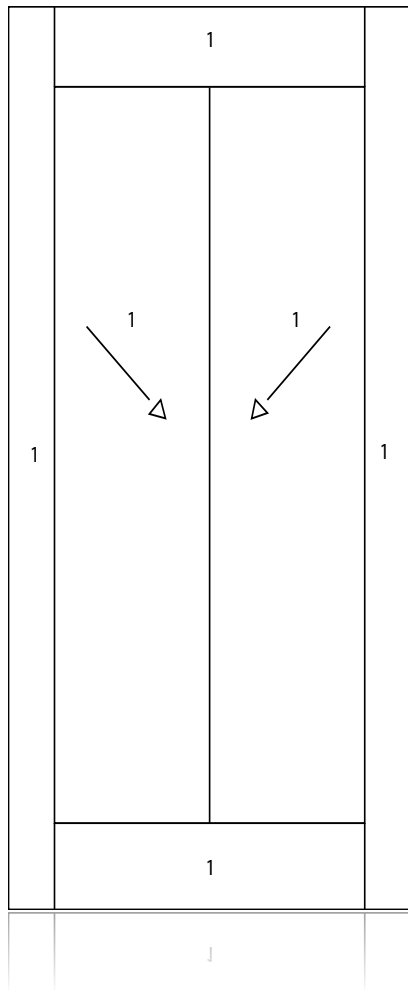

Graham Custom Designs

We bring your design inspirations to life with our custom Sketch Doors™.
Look for our latest designs at www.grahamdoors.com/customdesigns

Vol. 14
12/31/11

The Prairie Custom Collection

From a sketch...

1 - Directional Grain Rift White Oak

To reality