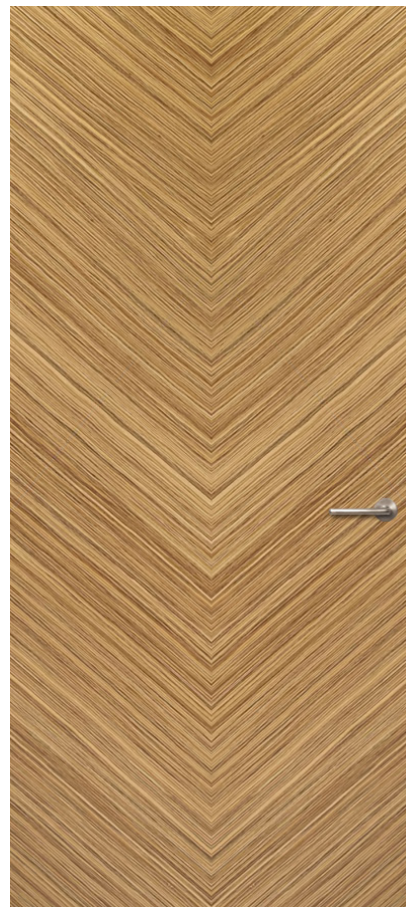

The Versailles

Graham®
wood doors

ASSA ABLOY

525 9th St SE
Mason City, IA 50401
641-423-2444
www.grahamdoors.com

the good design studio
www.thegooddesignstudio.com

ASSA ABLOY, the global leader in door opening solutions

Graham Sketch Door presented with Sargent® Studio Collection Centro MD Lever