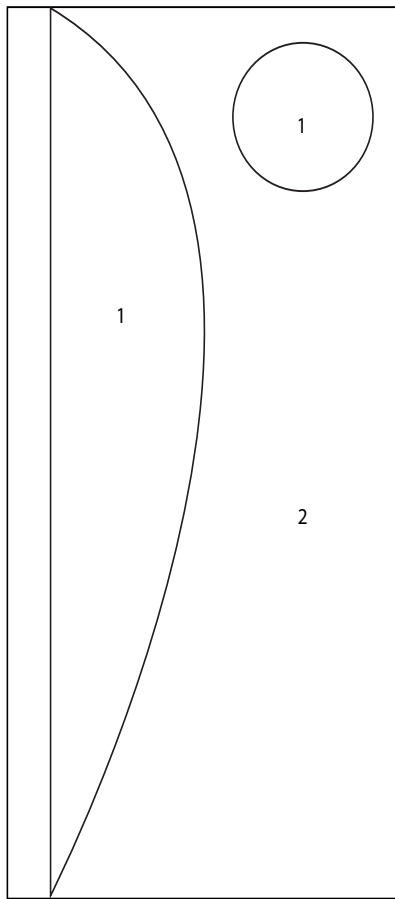

Graham Custom Designs

We bring your design inspirations to life with our custom Sketch Doors™.
Look for our latest designs at www.grahamdoors.com/customdesigns

Vol. 14
9/1/11

The Modernist Collection

From a sketch...

1 - Vertical Grain Rift Red Oak
2 - Vertical Grain Flat Cut Mahogany

To reality