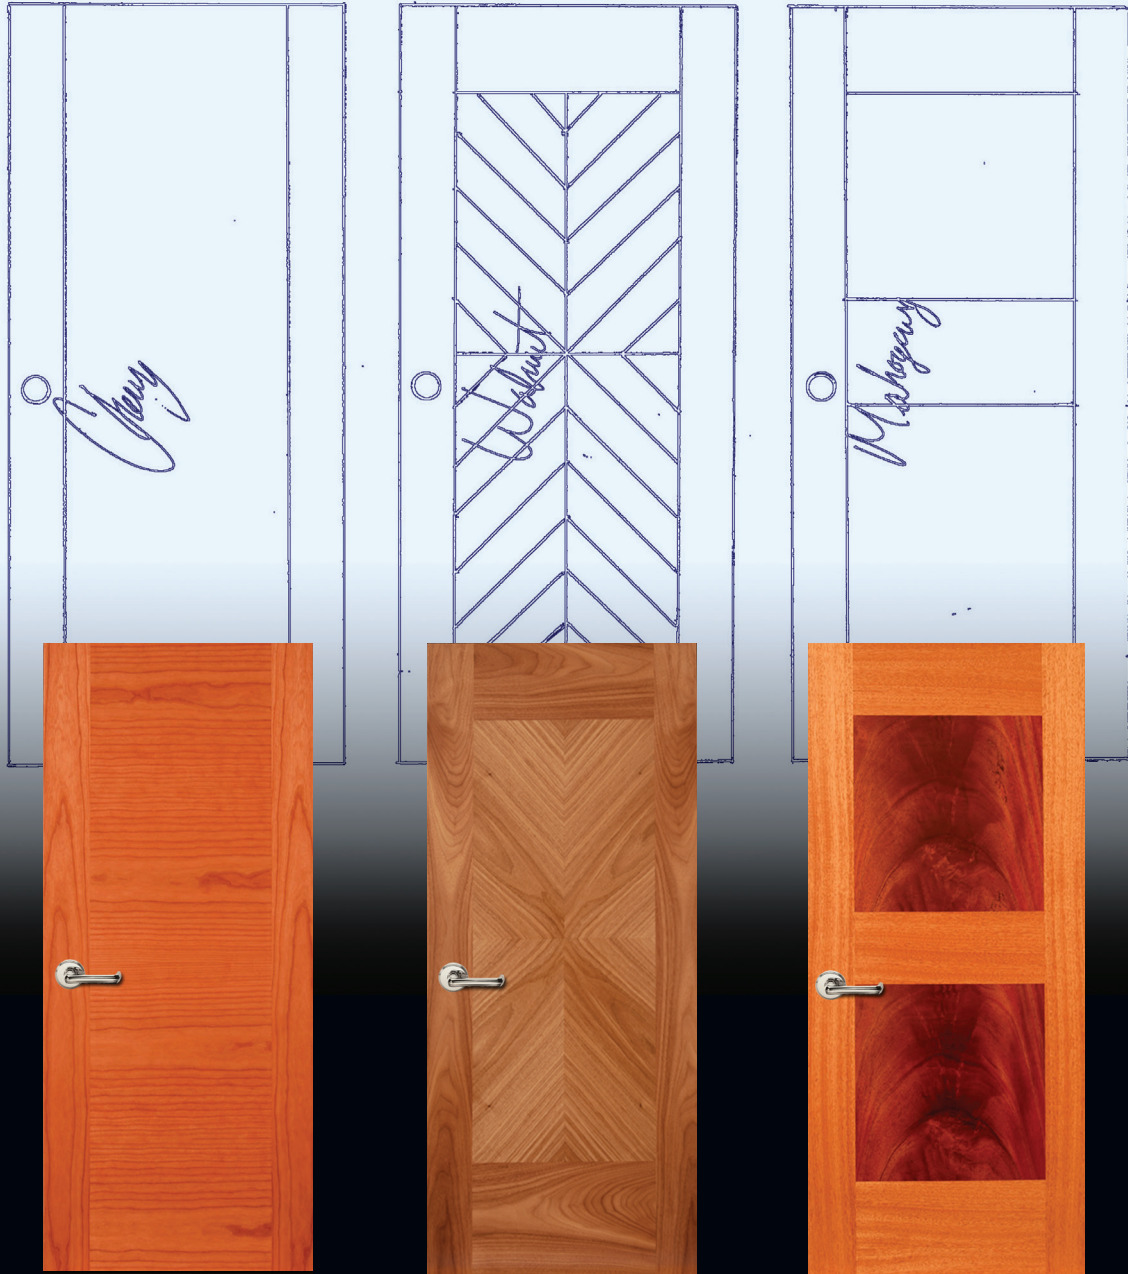

doors for next project

Sketch Door™

Select from three standard layouts or create your own.
With a multitude of species to choose from
your design possibilities are endless.

SW-COC-003530

The Mark of Responsible Forestry
© 1996 Forest Stewardship Council A.C.

For more information visit
www.grahamdoors.com/sketchdoor

Graham®
wood doors

ASSA ABLOY

ASSA ABLOY, the global leader in door opening solutions